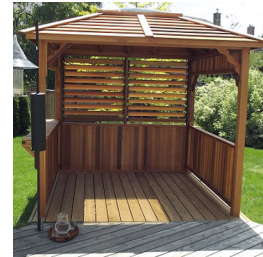

# Echoe Gazebo 306 x 306cm

## STANDARD FEATURES

**PRIVACY  
LOUVRE WALL**

**SKYLIGHT  
DOME**

**CEDAR  
STAIN**